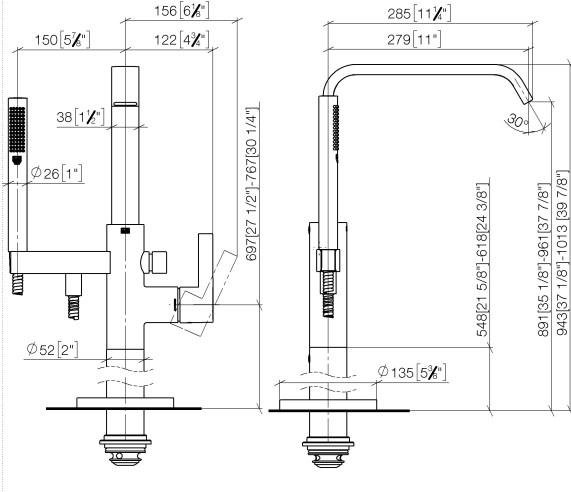

**IMO Single-lever bath mixer with stand pipe for free-standing assembly with hand shower set - Chrome**

IMO

25 863 671

- 279mm projection
- spout: cascade
- Hand shower: COMPACT RAIN, max. flow rate 6.8 l/min (at 3 bar)
- bar-type hand shower with anti-scale system
- wall bracket
- automatic bath/shower diverter
- total height 943 - 1013 mm
- stand pipe height 548 - 618 mm
- height up to aerator 891 – 961 mm
- metal shower hose 1250mm with integrated anti-twist protection
- max. flow for complete hand shower set 6.8 l/min
- slide-on rosettes Ø 135 mm

- Concealed floor mounting -** 35 945 970 90
- min. recess depth 80 mm
  - max. recess depth 150 mm

**IMO Single-lever bath mixer with stand pipe for free-standing assembly with hand shower set - Chrome**

IMO

25 863 671

mm [inches]

**Flow rate chart**